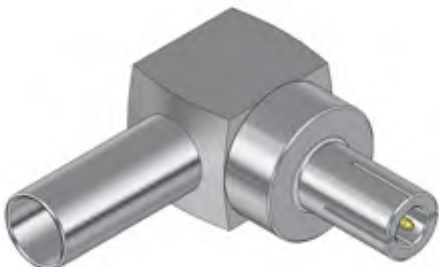

## CONECTOR MACHO ANGULAR DE CRIMP PARA CABO RG 174

CONECTOR MACHO ACODADO,  
CRIMP, CABLE RG 174.  
ANGULAR MALE CONNECTOR,  
CRIMP, RG 174 CABLE.

USM-C 00503

APLICAÇÃO / APLICACIÓN / APPLICATION:  
Samsung: SCH- C105 / SCH-A 105 / A500 / A880  
CLASS / FASHION / SLIM CDMA  
LG: G 5400 / KF-510 / DM 515 / EASY SHOT / MASTER  
CAM / UNIC / MG 210 INIC / MX-200 STAR / SHOT /  
Mx500 MUSIC SHOT / MG 210 / MG 320 / MG 220  
MASTER CAM / LP 1000 / BD-5450 EASY SHOT

## CONECTOR MACHO ANGULAR DE CRIMP PARA CABO RG 174

CONECTOR MACHO ACODADO,  
CRIMP, CABLE RG 174.  
ANGULAR MALE CONNECTOR,  
CRIMP, RG 174 CABLE.

USM-C 00504

APLICAÇÃO / APLICACIÓN / APPLICATION:  
MOTOROLA: V-3 / V-3 BLACK / V-3 FULL / V3C / V8

## CONECTOR MACHO ANGULAR DE CRIMP PARA CABO RG 174

CONECTOR MACHO ACODADO, CRIMP,  
CABO RG 174.  
ANGULAR MALE CONNECTOR, CRIMP,  
RG 174 CABLE.

USM-C 00505

## CONECTOR MACHO ANGULAR DE CRIMP PARA CABO RG 174

CONECTOR MACHO ACODADO, CRIMP,  
CABO RG 174.  
ANGULAR MALE CONNECTOR, CRIMP,  
RG 174 CABLE.

USM-C 00506

APLICAÇÃO / APLICACIÓN / APPLICATION:  
GRADIENTE: CONCEPT / G-WARP / STRIKE / TD-550  
LG: DM-115 / DM-510  
NOKIA: 5120 / 5125 / 5180 / 6120 / 6180 / 7160