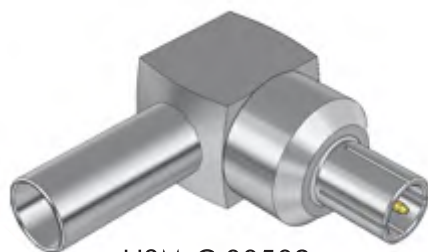

## CONECTOR MACHO ANGULAR DE CRIMP PARA CABO RG 174

CONECTOR MACHO ACODADO,  
CRIMP, CABLE RG 174.  
ANGULAR MALE CONNECTOR,  
CRIMP, RG 174 CABLE.

USM 00501  
APLICAÇÃO / APLICACIÓN / APPLICATION:  
MOTOROLA: W-375/510

## CONECTOR MACHO ANGULAR DE CRIMP PARA CABO RG 174

CONECTOR MACHO ACODADO,  
CRIMP, CABLE RG 174.  
ANGULAR MALE CONNECTOR,  
CRIMP, RG 174 CABLE.

USM-C 00502

APLICAÇÃO / APLICACIÓN / APPLICATION:  
AIKO: 82-D  
KYOCERA: KPC-650 PASSAPORT  
LG: C-1100/ Mg185 FINECAM  
MOTOROLA: C-213 / ROKR E1 / V-400P  
ONDE: MAS501HS  
PANTECH: PG-1300  
ZTE: MF622

## CONECTOR MACHO ANGULAR DE CRIMP PARA CABO RG 174

CONECTOR MACHO ACODADO,  
CRIMP, CABLE RG 174.  
ANGULAR MALE CONNECTOR,  
CRIMP, RG 174 CABLE.

USM-C 00503

APLICAÇÃO / APLICACIÓN / APPLICATION:  
Samsung: SCH- C105 / SCH-A 105 / A500 / A880  
CLASS / FASHION / SLIM CDMA  
LG: G 5400 / KF-510 / DM 515 / EASY SHOT / MASTER  
CAM / UNIC / MG 210 INIC / MX-200 STAR / SHOT /  
Mx500 MUSIC SHOT / MG 210 / MG 320 / MG 220  
MASTER CAM / LP 1000 / BD-5450 EASY SHOT

## CONECTOR MACHO ANGULAR DE CRIMP PARA CABO RG 174

CONECTOR MACHO ACODADO,  
CRIMP, CABLE RG 174.  
ANGULAR MALE CONNECTOR,  
CRIMP, RG 174 CABLE.

USM-C 00504

APLICAÇÃO / APLICACIÓN / APPLICATION:  
MOTOROLA: V-3 / V-3 BLACK / V-3 FULL / V3C / V8