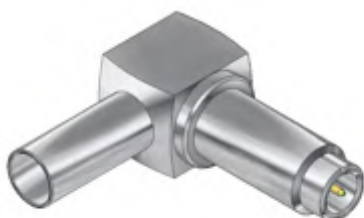

## CONECTOR MACHO ANGULAR DE CRIMP PARA CABO RG 174

CONECTOR MACHO ACODADO, CRIMP,  
CABO RG 174.  
ANGULAR MALE CONNECTOR, CRIMP,  
RG 174 CABLE.

USM-C 00512

APLICAÇÃO / APLICACIÓN / APPLICATION:  
E-156 / E160

## CONECTOR MACHO ANGULAR DE CRIMP PARA CABO RG 174

CONECTOR MACHO ACODADO, CRIMP,  
CABO RG 174.  
ANGULAR MALE CONNECTOR, CRIMP,  
RG 174 CABLE.

USM-C 00513-A

APLICAÇÃO / APLICACIÓN / APPLICATION:  
SAMSUNG E1086

## CONECTOR MACHO ANGULAR DE CRIMP PARA CABO RG 174

CONECTOR MACHO ACODADO, CRIMP,  
CABO RG 174.  
ANGULAR MALE CONNECTOR, CRIMP,  
RG 174 CABLE.

USM-C 00513-B

APLICAÇÃO / APLICACIÓN / APPLICATION:  
SAMSUNG E 1086

## CONECTOR MACHO ANGULAR DE CRIMP PARA CABO RG 174

CONECTOR MACHO ACODADO, CRIMP,  
CABO RG 174.  
ANGULAR MALE CONNECTOR, CRIMP,  
RG 174 CABLE.