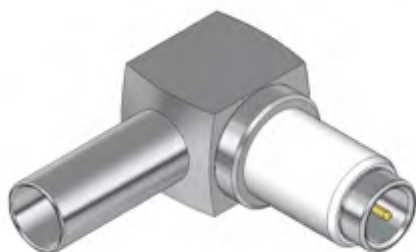

## CONECTOR MACHO ANGULAR DE CRIMP PARA CABO RG 174

CONECTOR MACHO ACODADO,  
CRIMP, CABLE RG 174.  
ANGULAR MALE CONNECTOR,  
CRIMP, RG 174 CABLE.

USM-C 00500-A MOTOROLA T19  
APLICAÇÃO / APLICACIÓN / APPLICATION:  
MOTOROLA: T19

## CONECTOR MACHO ANGULAR DE CRIMP PARA CABO RG 174

CONECTOR MACHO ACODADO,  
CRIMP, CABLE RG 174.  
ANGULAR MALE CONNECTOR,  
CRIMP, RG 174 CABLE.

USM 00501  
APLICAÇÃO / APLICACIÓN / APPLICATION:  
MOTOROLA: W-375/510

## CONECTOR MACHO ANGULAR DE CRIMP PARA CABO RG 174

CONECTOR MACHO ACODADO,  
CRIMP, CABLE RG 174.  
ANGULAR MALE CONNECTOR,  
CRIMP, RG 174 CABLE.

USM-C 00502

APLICAÇÃO / APLICACIÓN / APPLICATION:  
AIKO: 82-D  
KYOCERA: KPC-650 PASSAPORT  
LG: C-1100/ Mg185 FINECAM  
MOTOROLA: C-213 / ROKR E1 / V-400P  
ONDE: MAS501HS  
PANTECH: PG-1300  
ZTE: MF622

## CONECTOR MACHO ANGULAR DE CRIMP PARA CABO RG 174

CONECTOR MACHO ACODADO,  
CRIMP, CABLE RG 174.  
ANGULAR MALE CONNECTOR,  
CRIMP, RG 174 CABLE.

USM-C 00503

APLICAÇÃO / APLICACIÓN / APPLICATION:  
Samsung: SCH- C105 / SCH-A 105 / A500 / A880  
CLASS / FASHION / SLIM CDMA  
LG: G 5400 / KF-510 / DM 515 / EASY SHOT / MASTER  
CAM / UNIC / MG 210 INIC / MX-200 STAR / SHOT /  
Mx500 MUSIC SHOT / MG 210 / MG 320 / MG 220  
MASTER CAM / LP 1000 / BD-5450 EASY SHOT