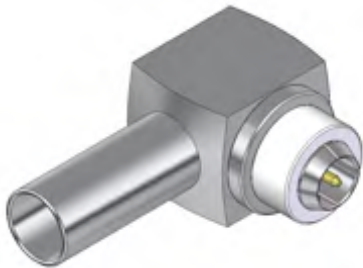

## CONECTOR MACHO ANGULAR DE CRIMP PARA CABO RG 174

CONECTOR MACHO ACODADO,  
CRIMP, CABLE RG 174.  
ANGULAR MALE CONNECTOR,  
CRIMP, RG 174 CABLE.

USM-C 00502

APLICAÇÃO / APLICACIÓN / APPLICATION:  
AIKO: 82-D  
KYOCERA: KPC-650 PASSAPORT  
LG: C-1100/ Mg185 FINECAM  
MOTOROLA: C-213 / ROKR E1 / V-400P  
ONDE: MAS501HS  
PANTECH: PG-1300  
ZTE: MF622

## CONECTOR MACHO ANGULAR DE CRIMP PARA CABO RG 174

CONECTOR MACHO ACODADO,  
CRIMP, CABLE RG 174.  
ANGULAR MALE CONNECTOR,  
CRIMP, RG 174 CABLE.

USM-C 00503

APLICAÇÃO / APLICACIÓN / APPLICATION:  
Samsung: SCH- C105 / SCH-A 105 / A500 / A880  
CLASS / FASHION / SLIM CDMA  
LG: G 5400 / KF-510 / DM 515 / EASY SHOT / MASTER  
CAM / UNIC / MG 210 INIC / MX-200 STAR / SHOT /  
Mx500 MUSIC SHOT / MG 210 / MG 320 / MG 220  
MASTER CAM / LP 1000 / BD-5450 EASY SHOT

## CONECTOR MACHO ANGULAR DE CRIMP PARA CABO RG 174

CONECTOR MACHO ACODADO,  
CRIMP, CABLE RG 174.  
ANGULAR MALE CONNECTOR,  
CRIMP, RG 174 CABLE.

USM-C 00504

APLICAÇÃO / APLICACIÓN / APPLICATION:  
MOTOROLA: V-3 / V-3 BLACK / V-3 FULL / V3C / V8

## CONECTOR MACHO ANGULAR DE CRIMP PARA CABO RG 174

CONECTOR MACHO ACODADO, CRIMP,  
CABO RG 174.  
ANGULAR MALE CONNECTOR, CRIMP,  
RG 174 CABLE.

USM-C 00505